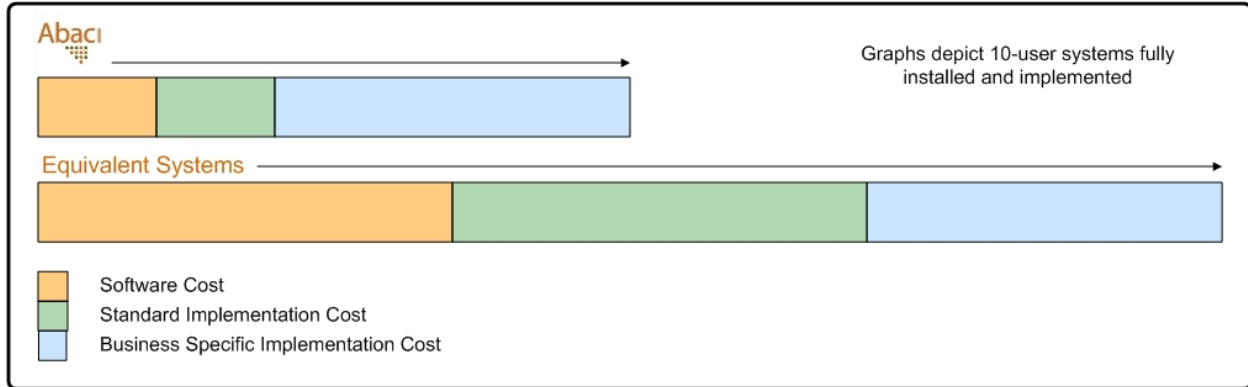

THE ABACI ERP VALUE EQUATION

COMPARE THE SME PACK TO THE COST OF EQUIVALENT ERP SYSTEMS

***The ABACI SME Pack is valued-engineered to reduce:
Initial software acquisition cost
Basic implementation associated with standard features***

With ABACI you've got more money to address your business specific needs

Eliminate expensive system selection processes

Reduce the Risk

With the IntegrateIT 90-day installation guarantee you can buy ABACI without risk
Ask us about it today