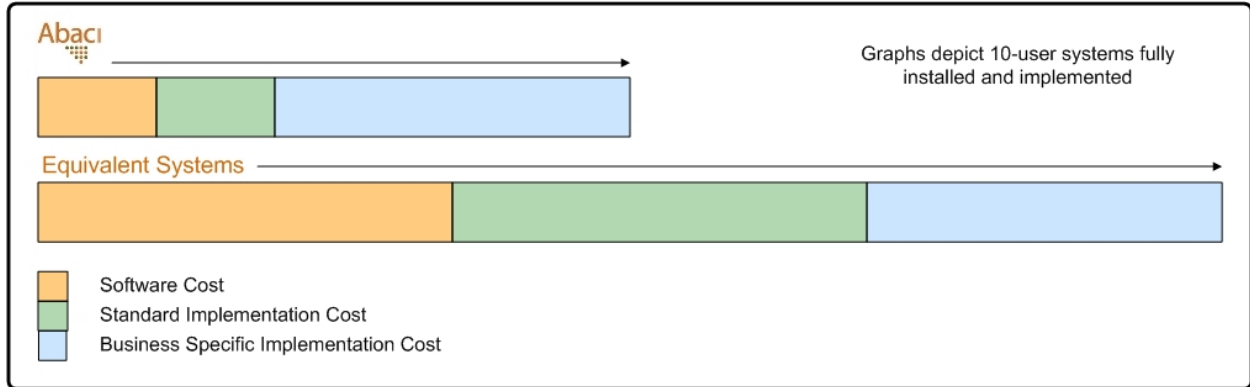

## THE ABACI ERP VALUE EQUATION

COMPARE THE SME PACK TO THE COST OF EQUIVALENT ERP SYSTEMS

***The ABACI SME Pack is valued-engineered to reduce:  
Initial software acquisition cost  
Basic implementation associated with standard features***

***With ABACI you've got more money to address your business specific needs***

***Eliminate expensive system selection processes***

***Reduce the Risk***

With the IntegrateIT 90-day installation guarantee you can buy ABACI without risk  
Ask us about it today